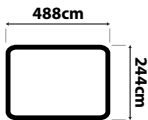

COMPACT PAVILION

(MPG-G49-B)

 **28kg** |  **Up to 264cm** |  **97 x 28 x 33cm**

- New curved scissor arms for a more contemporary look and feel
- 2.4 x 4.8m ground and canopy coverage
- UVTex® 150D polyester canopy
- Two height position
- Wall kits and accessories available at extra cost
- Wheeled carry bag included

UPDATED

ALFRESCO GAZEBO

(MPG-GA30-B)

 **19kg** |  **Up to 292cm** |  **125 x 20 x 25cm**

- 3 x 3m ground coverage
- 3.95 x 3.95m canopy coverage with extended rod struts for increased roof area
- UVTex® 150D polyester canopy
- Roof vent for increased ventilation
- Wheeled carry bag included

Name	Dimensions	CTN Qty	Frame Type	Price	Barcode
Compact Pavilion	244x488x264cm	1	Powder Coated Steel		9320531026623
Alfresco	395x395x292cm	1	Powder Coated Steel		9320531024094