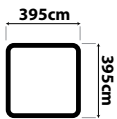

COMPACT PAVILION

(MPG-G49-B)

 **28kg** |  **Up to 264cm** |  **97 x 28 x 33cm**

- New curved scissor arms for a more contemporary look and feel
- 2.4 x 4.8m ground and canopy coverage
- UVTex® 150D polyester canopy
- Two height position
- Wall kits and accessories available at extra cost
- Wheeled carry bag included

UPDATED

ALFRESCO GAZEBO

(MPG-GA30-B)

 **19kg** |  **Up to 292cm** |  **125 x 20 x 25cm**

- 3 x 3m ground coverage
- 3.95 x 3.95m canopy coverage with extended rod struts for increased roof area
- UVTex® 150D polyester canopy
- Roof vent for increased ventilation
- Wheeled carry bag included

Name	Dimensions	CTN Qty	Frame Type	Price	Barcode
Compact Pavilion	244x488x264cm	1	Powder Coated Steel		9320531026623
Alfresco	395x395x292cm	1	Powder Coated Steel		9320531024094