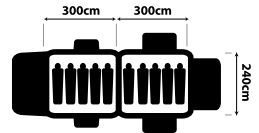

16kg

200cm

75 x 27 x 27cm

BREEZEWAY CHALET 4 PLUS

(DTE-BCH4P-D)

- Generously sized two room fully featured dome tent
- Includes the unique Breezeway® features
- Easy to erect and extremely stable

19kg

200cm

73 x 32 x 32cm

Name	Dimensions	CTN Qty	Frame Type	Price	Barcode
Breezeway Chalet 4	490(190+300) x240x200cm	1	Dome		9320531021185
Breezeway Chalet 4 Plus	600(300+300) x240x200cm	1	Dome		9320531023714