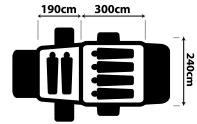

BREEZEWAY CHALET 4

(DTE-BCH4-D)

- A fully featured compact two room dome tent
- A new pole design creates near vertical walls and a large increase in the interior volume
- Includes the unique Breezeway® features
- Easy to erect and extremely stable

16kg

200cm

75 x 27 x 27cm

BREEZEWAY CHALET 4 PLUS

(DTE-BCH4P-D)

- Generously sized two room fully featured dome tent
- Includes the unique Breezeway® features
- Easy to erect and extremely stable

19kg

200cm

73 x 32 x 32cm

Name	Dimensions	CTN Qty	Frame Type	Price	Barcode
Breezeway Chalet 4	490(190+300) x240x200cm	1	Dome		9320531021185
Breezeway Chalet 4 Plus	600(300+300) x240x200cm	1	Dome		9320531023714