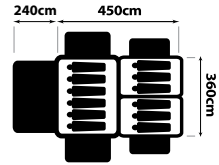

## CABIN 12X15

(CTC-1215-C)

 **73kg** |  **220cm** |  **Tent: 110 x 33 x 33cm** |  **Poles: 105 x 28cm**

- Two large rooms including a rear bedroom with removable divider
- 340gsm SatProof™ 600+ ripstop canvas
- Two position wall organiser

Name	Dimensions	CTN Qty	Frame Type	Price	Barcode
Cabin 12x15	360x450x220cm	1	Cabin		9320531023936