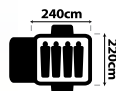

 **4.9kg**  **175cm**  **66 x 37 x 20cm**

VERTEX

(OLT-VER-B)

- Cross pole design with an extra bracing pole extending over both entrances
- A roomy yet sturdy tent with sheltered vestibules at the front and rear doorway for storage
- Roof vent increases the comfort level of the tent

 **2.6kg**

 **100cm**

 **Ø17 x 39cm**

Name	Dimensions	CTN Qty	Frame Type	Price	Barcode
Classic 4V	240x220x175cm	2	Dome		9320531021086
Vertex	130x220x100cm	6	Dome		9320531021260