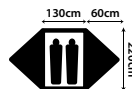

 **4.9kg**  **175cm**  **66 x 37 x 20cm**

VERTEX

(OLT-VER-B)

- Cross pole design with an extra bracing pole extending over both entrances
- A roomy yet sturdy tent with sheltered vestibules at the front and rear doorway for storage
- Roof vent increases the comfort level of the tent

 **2.6kg**

 **100cm**

 **Ø17 x 39cm**

Name	Dimensions	CTN Qty	Frame Type	Price	Barcode
Classic 4V	240x220x175cm	2	Dome		9320531021086
Vertex	130x220x100cm	6	Dome		9320531021260