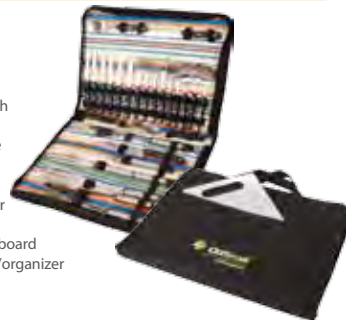

24PC S/STEEL CUTLERY SET (OCWK-CUT24)

Set contains:

- 6 x forks
- 6 x knives
- 6 x dessert spoons
- 6 x teaspoons
- 1 x carry pouch/organizer

26PC CUTLERY & BBQ SET (OCWK-CUT26-D)

Set contains:

- 6 x steak knives
- 6 x fork
- 6 x spoon
- 1 x basting brush
- 1x chef knife
- 1 x boning knife
- 1 x BBQ fork
- 1 x egg flipper
- 1x bottle opener
- 1 x tongs
- 1x poly cutting board
- 1 x carry pouch/organizer