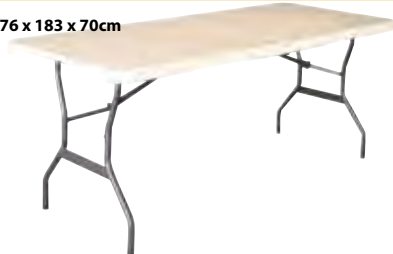

(FBM-AFC-A)

 47 x 46 x 76cm

4' BLOW MOULD

(FBM-FT4-08)

 60 x 122 x 70cm

PERSONAL TABLE

(FBM-PT2-A)

 46 x 66 x 70cm

6' BI-FOLD BLOW MOULD

(FBM-BF6-08)

 76 x 183 x 70cm

Name	Dimensions	CTN Qty	Price	Barcode
Ace Folding Chair	47x46x76cm	8		9320531022021
Personal Table	46x66x70cm	4		841101002797
4' Blow Mould	60x122x70cm	1		841101002810
6' Bi-Fold Blow Mould	76x183x70cm	1		841101002919